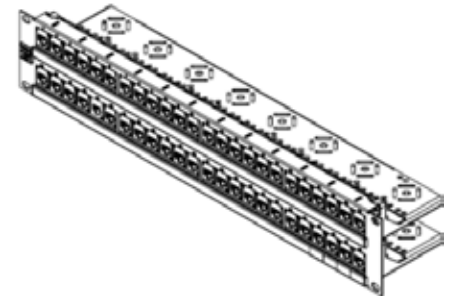

48 Port DataGate Patch Panels Rear Cable Management Trays >

The 48 Port 2U patch panels now include two rear cable management trays on each 48 port DataGate Patch Panel, flat and angled designs, previously one cable management panel had been included. This change will be effective September 2022.

The part numbers affected shown below:

48P 2U Straight Patch Panel

48P 2U Angled Patch Panel

Part No	SAP No	Description
PID-00260	180810033	PATCH PANEL 2U 48P DG UNLOADED UTP & FTP - BLACK
PID-00260-02	180810069	PATCH PANEL 2U 48P DG UNLOADED UTP & FTP - WHITE
PID-00260	180810074	PATCH PANEL 2U 48P DG UNLOADED UTP & FTP - BLACK - USA
PID-00261	180810034	PATCH PANEL 2U 48P DG ANGLED UNLOADED UTP & FTP - BLACK
PID-00261-02	180810070	PATCH PANEL 2U 48P DG ANGLED UNLOADED UTP & FTP - WHITE
PID-00261	180810075	PATCH PANEL 2U 48P DG ANGLED UNLOADED UTP & FTP - BLACK - USA
PID-00157	182080299	PATCH PANEL C6 UTP 2U 48P DG ANGLED - GRAY
PID-00157B	182080300	PATCH PANEL C6 UTP 2U 48P DG ANGLED - BLACK
PID-00157-I	182080460	PATCH PANEL C6 UTP 2U 48P DG ANGLED - GRAY - INDIA
PID-00157-04-I	182090032	PATCH PANEL C6 UTP 2U 48P DG ANGLED - BLACK - INDIA
PID-00157	182090039	PATCH PANEL C6 UTP 2U 48P DG ANGLED - GRAY - USA
PID-00157B	182090043	PATCH PANEL C6 UTP 2U 48P DG ANGLED - BLACK - USA
PID-00155	182080295	PATCH PANEL C5E 2U 48P DG ANGLED - GRAY
PID-00155-I	182080462	PATCH PANEL C5E 2U 48P DG ANGLED - GRAY - INDIA
PID-00155-04	181060014	PATCH PANEL C5E 2U 48P DG ANGLED - BLACK
PID-00155-04-I	181060017	PATCH PANEL C5E 2U 48P DG ANGLED - BLACK - INDIA
PID-00155	181060022	PATCH PANEL C5E 2U 48P DG ANGLED - GRAY - USA