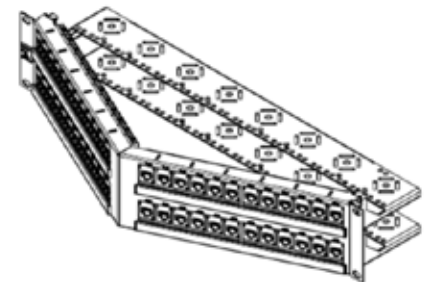

48 Port DataGate Patch Panels Rear Cable Management Trays >

The 48 Port 2U patch panels now include two rear cable management trays on each 48 port DataGate Patch Panel, flat and angled designs, previously one cable management panel had been included. This change will be effective September 2022.

The part numbers affected shown below:

48P 2U Straight Patch Panel

48P 2U Angled Patch Panel

Part No	SAP No	Description
PID-00260	180810033	PATCH PANEL 2U 48P DG UNLOADED UTP & FTP - BLACK
PID-00260-02	180810069	PATCH PANEL 2U 48P DG UNLOADED UTP & FTP - WHITE
PID-00260	180810074	PATCH PANEL 2U 48P DG UNLOADED UTP & FTP - BLACK - USA
PID-00261	180810034	PATCH PANEL 2U 48P DG ANGLED UNLOADED UTP & FTP - BLACK
PID-00261-02	180810070	PATCH PANEL 2U 48P DG ANGLED UNLOADED UTP & FTP - WHITE
PID-00261	180810075	PATCH PANEL 2U 48P DG ANGLED UNLOADED UTP & FTP - BLACK - USA
PID-00157	182080299	PATCH PANEL C6 UTP 2U 48P DG ANGLED - GRAY
PID-00157B	182080300	PATCH PANEL C6 UTP 2U 48P DG ANGLED - BLACK
PID-00157-I	182080460	PATCH PANEL C6 UTP 2U 48P DG ANGLED - GRAY - INDIA
PID-00157-04-I	182090032	PATCH PANEL C6 UTP 2U 48P DG ANGLED - BLACK - INDIA
PID-00157	182090039	PATCH PANEL C6 UTP 2U 48P DG ANGLED - GRAY - USA
PID-00157B	182090043	PATCH PANEL C6 UTP 2U 48P DG ANGLED - BLACK - USA
PID-00155	182080295	PATCH PANEL C5E 2U 48P DG ANGLED - GRAY
PID-00155-I	182080462	PATCH PANEL C5E 2U 48P DG ANGLED - GRAY - INDIA
PID-00155-04	181060014	PATCH PANEL C5E 2U 48P DG ANGLED - BLACK
PID-00155-04-I	181060017	PATCH PANEL C5E 2U 48P DG ANGLED - BLACK - INDIA
PID-00155	181060022	PATCH PANEL C5E 2U 48P DG ANGLED - GRAY - USA