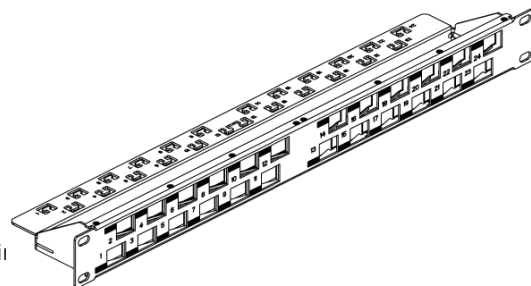

The panel is finished in black with white port numbering for easy site administration, and is supplied with a robust rear cable management tray, designed to support 24 UTP or shielded cables. An earth cable is provided for shielded installations. The product is compatible with Molex Keystone Jacks (supplied separately) and is shipped with the necessary fixing kit.

- Eliminates the need for an additional horizontal cable management panel
- Angled, staggered ports orient the jack at 15 degrees
- Compatible with Molex Keystone Jacks (supplied separately, part numbers shown below)
- Supplied unloaded for maximum installation flexibility
- Maintains the even aesthetics of active equipment and panels within a cabinet or rack
- Comes complete with rear cable management, port identification and earth cable

Technical Information

Material: CRS (cold rolled steel)
Thickness: 1.5mm
Coating: Power Coat Black
Dimensions: 49.5cm (L) x 11cm (W) x 5.5cm (H)
Weight: 560g

ORDERING INFORMATION

Order No.	SAP No.	Description
PID-00282	180810045	Patch Panel 1U 24 Port, angled aperture, Keystone Jack, Unloaded
KSJ-00079	183010070	Keystone Jack C6A Shielded Tool-less
KSJ-00032-04	181970171	Keystone Jack C5E UTP Black
KSJ-00033-04	181970160	Keystone Jack C6 UTP Black

MOLEX PREMISE NETWORKS

Americas
Tel: 630 969 4550
www.molexpn.com

EMEA
Tel: 44 (0)2392 205800
www.molexpn.co.uk

APAC
Tel: 61 3 9971 7111
www.molexpn.com.au